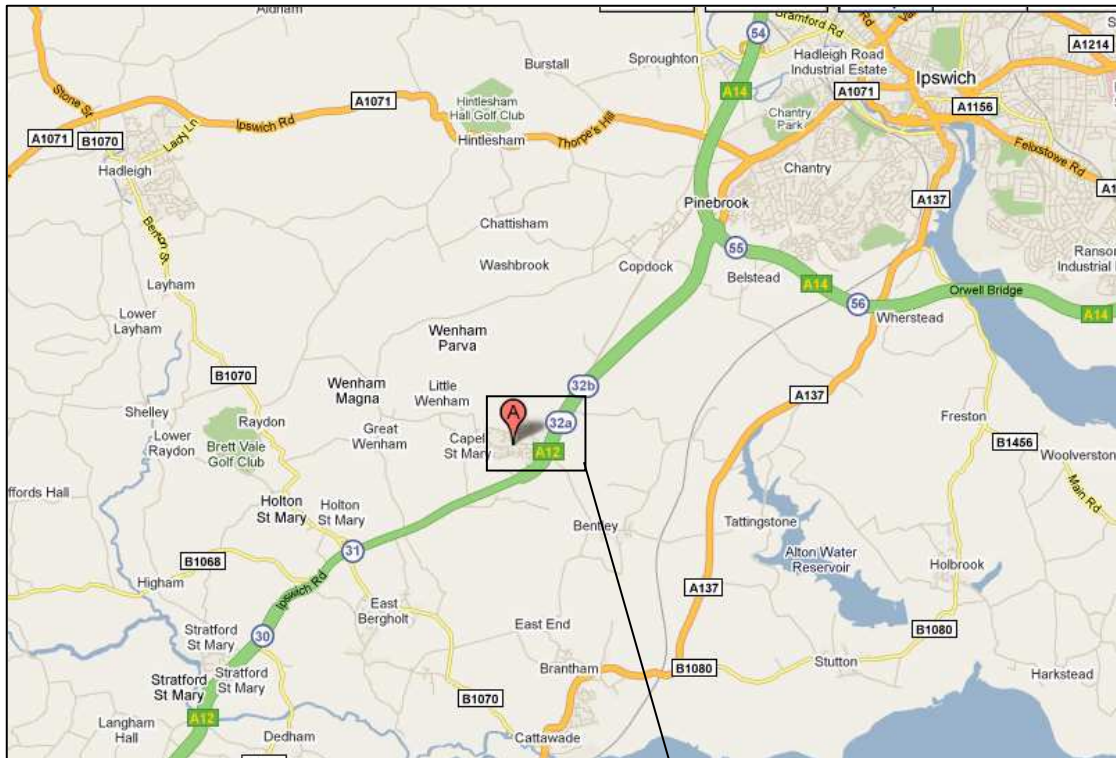

Location of Capel St Mary Village Hall

- From Ipswich take the A 12 towards Colchester
- Take the exit sign posted Capel St Mary
- Approximately 500 yards from the A12 on the right hand side you will find the village shops (including the CoOp). The car park for the village Hall is immediately after the parking area for the shops, immediately prior to the Methodist Church.

The meeting is being held in stage area of the Hall and the full postal address for the Hall is:

Capel St Mary Village Hall
The Street
Capel St Mary
Ipswich
Suffolk
IP9 2EF